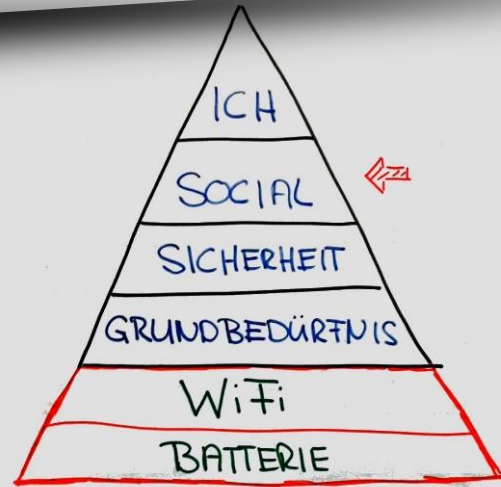

MASLOW – RELOADED

www.stech-direct.ch

büro stech direct